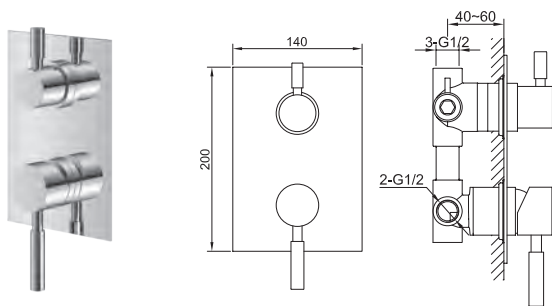

QW211R

Podtynkowa bateria wannowo-prysznicowa z trzema wyjściami

Single lever wall-mounted bath/shower 3-way mixer

QW210R

Podtynkowa bateria wannowo-prysznicowa z dwoma wyjściami

Single lever wall-mounted bath/shower mixer

QW220R

Podtynkowa bateria prysznicowa

Single lever wall-mounted shower mixer