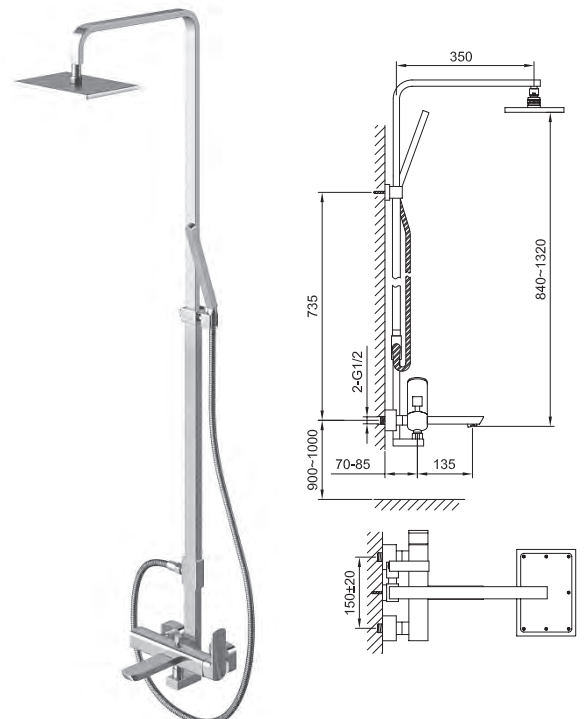

QW277F

Zestaw wannowo-prysznicowy
Bath/shower mixer with rain shower set