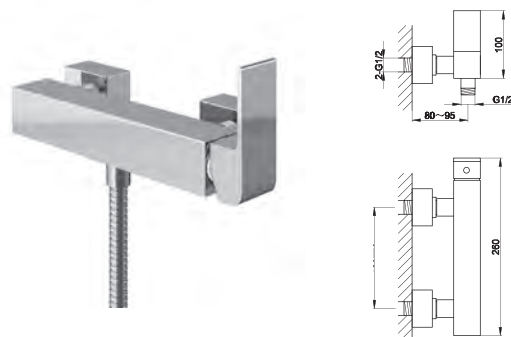

QW120S

Natynkowa bateria prysznicowa
Shower mixer for exposed installation