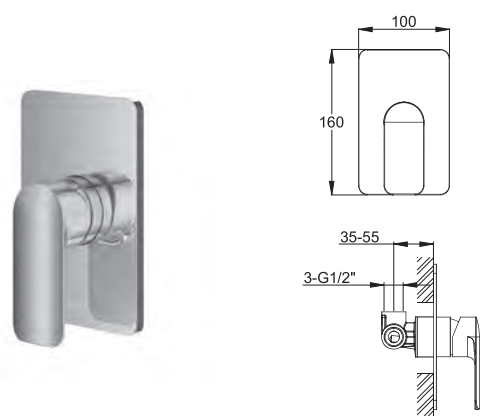

QW220T

Podtynkowa bateria prysznicowa
Single lever wall-mounted shower mixer