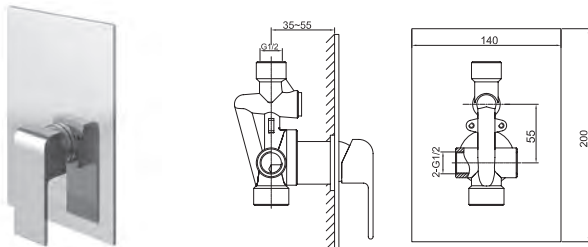

QW220S

Podtynkowa bateria prysznicowa
Single lever wall-mounted shower mixer

QW230S

Wylewka ścienna 19cm
Wall Spout 19cm

QW004A

Uchwyt słuchawkowy z przyłączem wody
1/2"
Handshower holder with water connection 1/2"

QW004

Uchwyt słuchawkowy
Handshower holder

QW166

Przyłącze wody 1/2"
Water connection 1/2"

QW003A

Reling prysznicowy
Slide rail