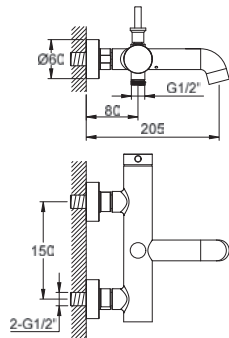

QW110AG

Natynkowa bateria wannowo-prysznicowa
Bath/shower mixer for exposed installation