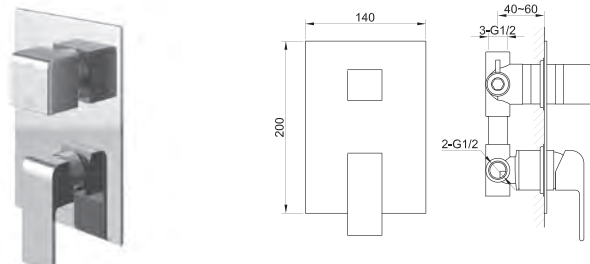

QW211S

Podtynkowa bateria wannowo-prysznicowa z trzema wyjściami
Single lever wall-mounted bath/shower 3-way mixer